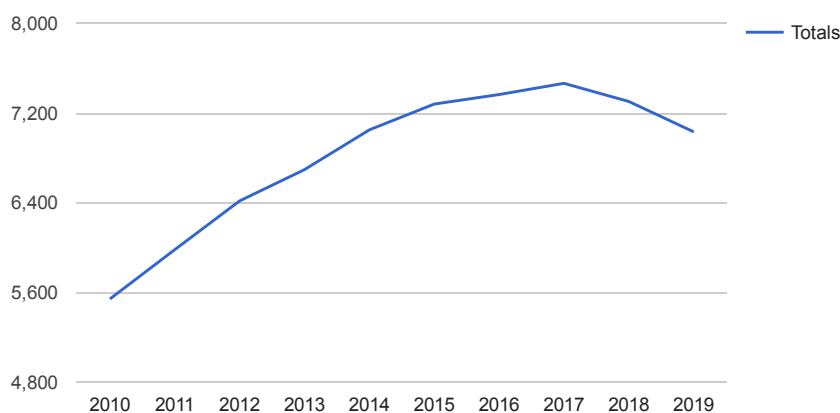

Number of meetings

The total number of meetings per country/territory or city could be higher than the total number of meetings in the same year, because some meetings take place in more than one destination.

These graphs and tables are based on all meetings of which the relevant data is known.

ICCA destination rankings by number of international association meetings are ranked according to the "standard competition ranking method". See for background information: <https://en.wikipedia.org/wiki/Ranking>.

Number of meetings: Complete annual data as known on 28 April 2020